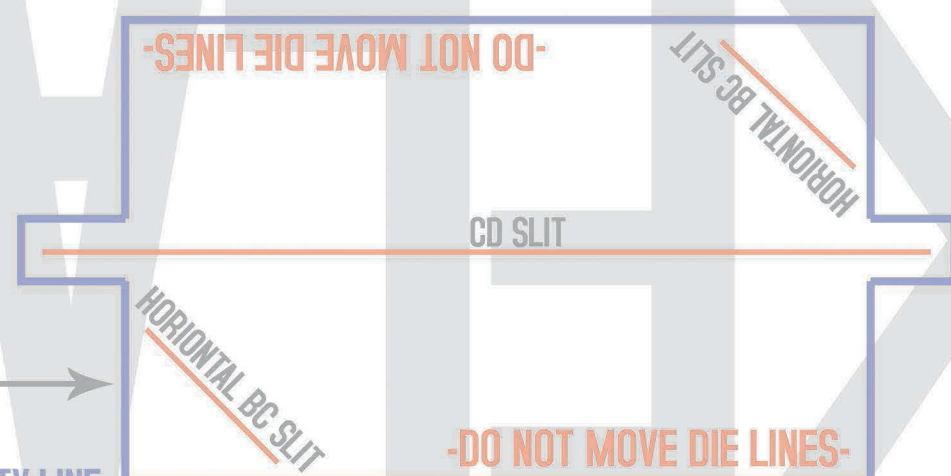

FINISHED SIZE - 9x12  
WITH BLEED - 18.25x16.25

**RED LINE IS THE CUT LINE**

THIS IS WHERE THE FINISHED  
PRODUCT WILL BE CUT

**BLUE LINE IS THE SAFETY LINE**

ANYTHING THAT IS NOT GETTING CUT  
MUST BE INSIDE THIS BLUE LINE

FINISHED SIZE - 9X12

WITH BLEED - 18.25X16.25

**GREEN LINES ARE THE SCORE LINES**

THIS IS WHERE THE JOB WILL  
BE SCORED AND FOLDED

**GREEN LINES ARE THE SCORE LINES**

THIS IS WHERE THE JOB WILL  
BE SCORED AND FOLDED

THIS PART MUST BE UPSIDE DOWN!

BLUE LINE IS THE SAFETY LINE  
ANYTHING THAT IS NOT GETTING CUT  
MUST BE OUTSIDE THIS BLUE LINE

THIS PART WILL BE CUT OFF

THIS PART MUST BE UPSIDE DOWN!

BLUE LINE IS THE SAFETY LINE  
ANYTHING THAT IS NOT GETTING CUT  
MUST BE OUTSIDE THIS BLUE LINE