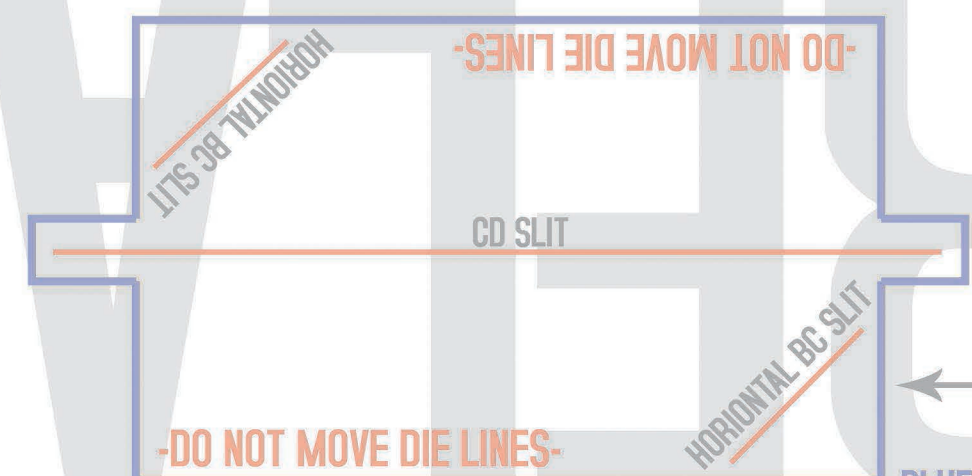

FINISHED SIZE - 9x12  
WITH BLEED - 18.25x16.25

**RED LINE IS THE CUT LINE**

THIS IS WHERE THE FINISHED  
PRODUCT WILL BE CUT

**BLUE LINE IS THE SAFETY LINE**

ANYTHING THAT IS NOT GETTING CUT  
MUST BE INSIDE THIS BLUE LINE

FINISHED SIZE - 9X12

WITH BLEED - 18.25X16.25

**GREEN LINES ARE THE SCORE LINES**

THIS IS WHERE THE JOB WILL  
BE SCORED AND FOLDED

**GREEN LINES ARE THE SCORE LINES**

THIS IS WHERE THE JOB WILL  
BE SCORED AND FOLDED

THIS PART MUST BE UPSIDE DOWN!

BLUE LINE IS THE SAFETY LINE  
ANYTHING THAT IS NOT GETTING CUT  
MUST BE OUTSIDE THIS BLUE LINE

THIS PART WILL BE CUT OFF

THIS PART MUST BE UPSIDE DOWN!

BLUE LINE IS THE SAFETY LINE  
ANYTHING THAT IS NOT GETTING CUT  
MUST BE OUTSIDE THIS BLUE LINE